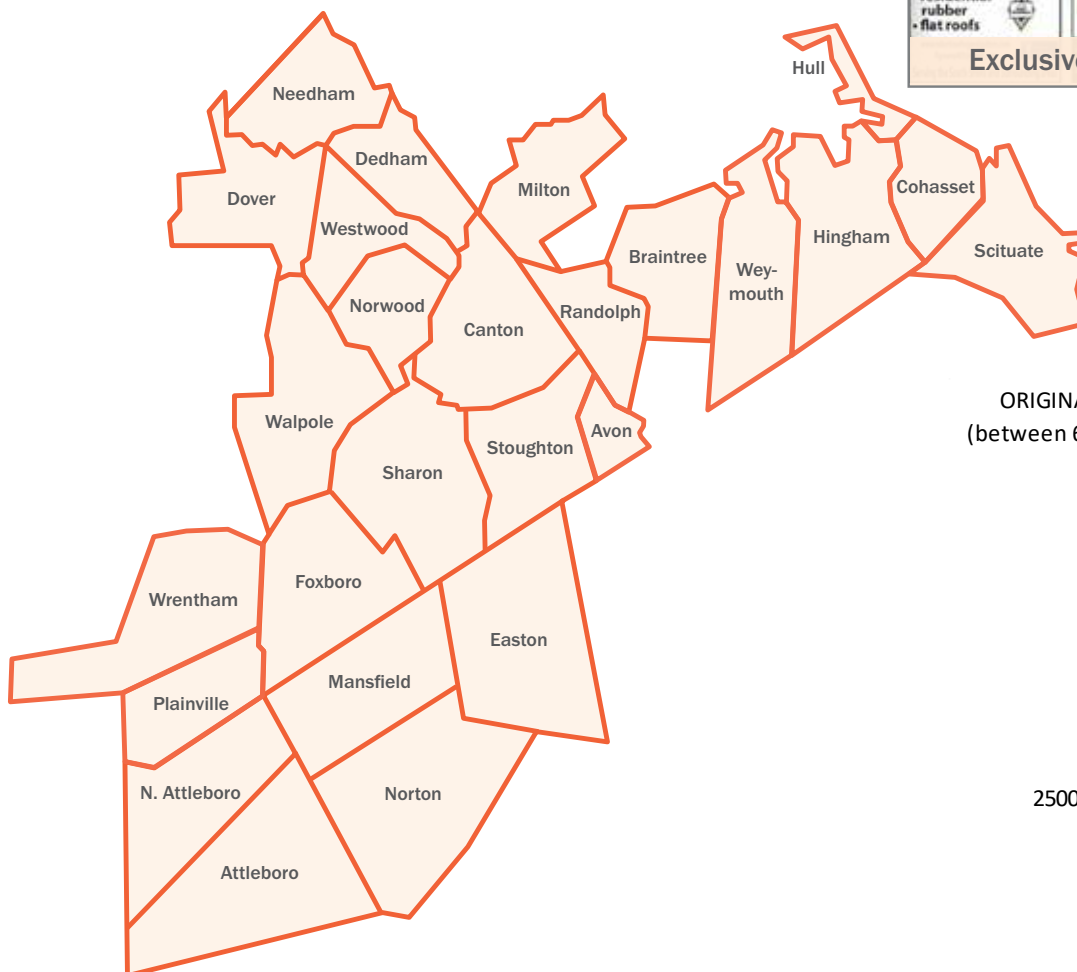

The Suburban Shopper

Our History: The Suburban Shopper is your local direct mail advertiser supporting small businesses since 1959. It is a publication designed to connect residents to local businesses. It is mailed **FREE** to 10's of thousands addresses each week.

Suburban Shopper

Weekly and Monthly Print Editions

Local and Trusted

2026 Media Kit

Exclusive Oversized Mailers

ORIGINAL SHOPPER TOWNS
(between 6,000-12,000 addresses)

- Braintree
- Canton
- Easton
- Mansfield
- Milton
- Sharon
- Stoughton