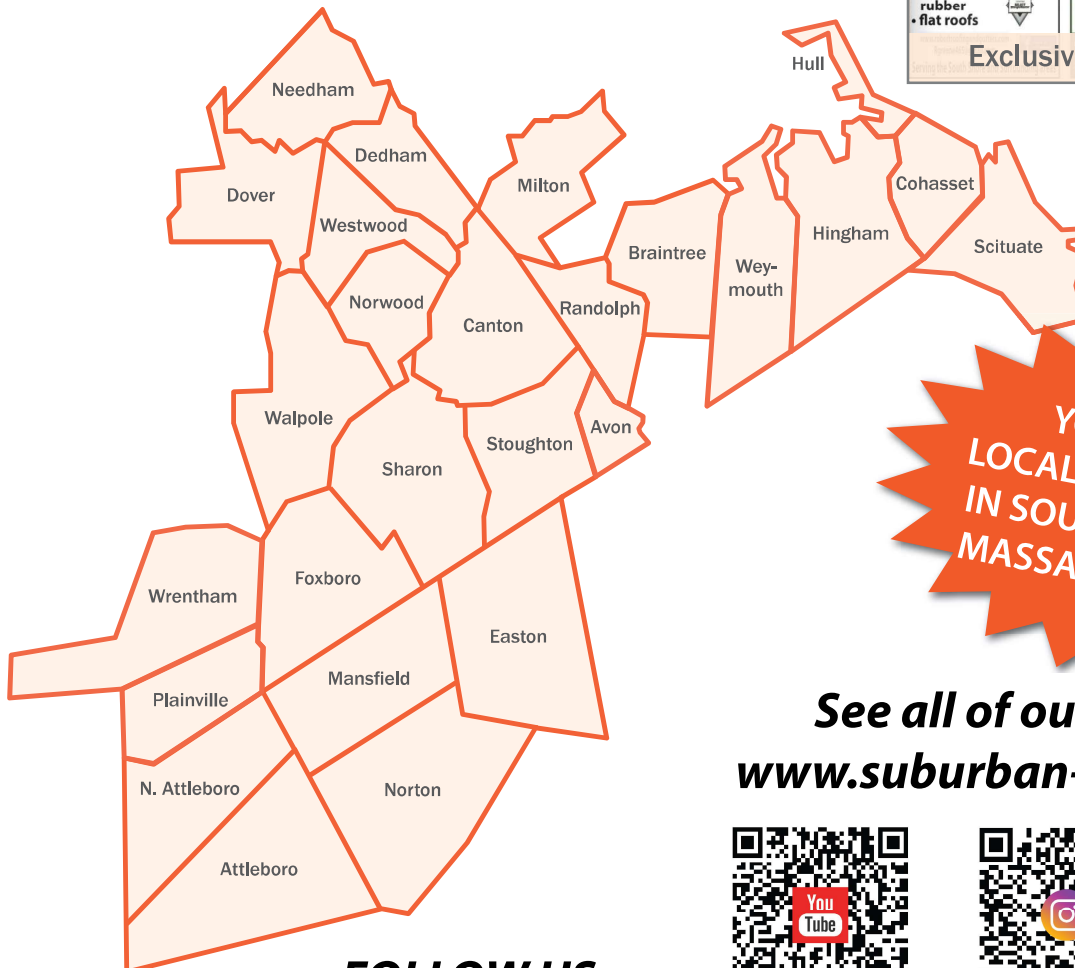

The Suburban Shopper

Our History: The Suburban Shopper is your local direct mail advertiser supporting small businesses since 1959. It is a publication designed to connect residents to local businesses. It is mailed FREE to every business and residence in the local area.

Suburban Shopper

Local and Trusted

2025 Media Kit

YOUR #1 LOCAL ADVERTISER IN SOUTHEASTERN MASSACHUSETTS!

See all of our issues at www.suburban-shopper.com

FOLLOW US >>>

Suburban Shoppers & Gloss Blast Inserts