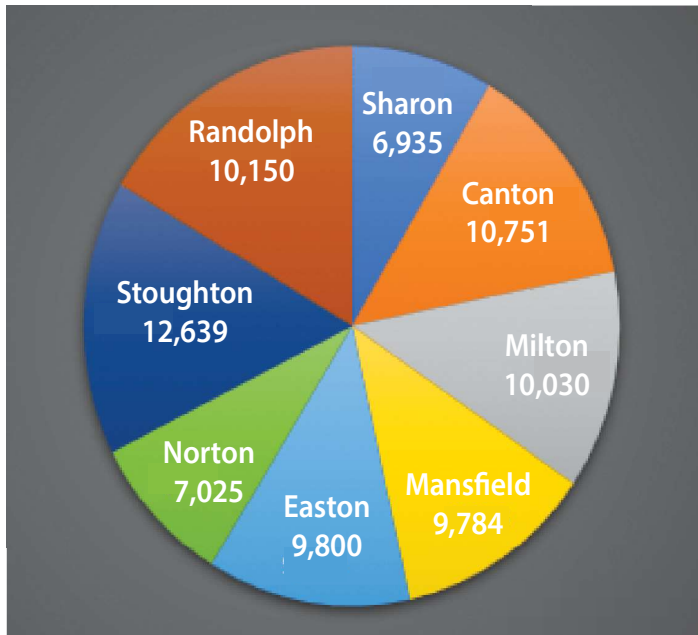

DISPLAY ADS

Call or Text
781-821-2590

	Full Page	3/4 Page	1/2 Page	1/4 Page	1/6 Page	1/8 Page	1/16 Page
COLOR	\$399	\$345	\$237	\$140	\$115	\$89	\$61
BLACK/WHITE	\$369	\$320	\$217	\$125	\$99	\$79	\$56

CLASSIFIED ADS ARE \$35 PER TOWN. Limit 6 lines of text. All Ads Must be Pre-Paid.

DISCOUNTS (Weekly)

Buy 1 Town - Pay Full Price	Buy 4 Towns - 15% off
Buy 2 Towns - 5% OFF	Buy 5 Towns - 15% OFF
Buy 3 Towns - 10% OFF	and 2 Towns Size Upgrade

Direct Mail Circulation

All print issues are promoted through our social media channels.